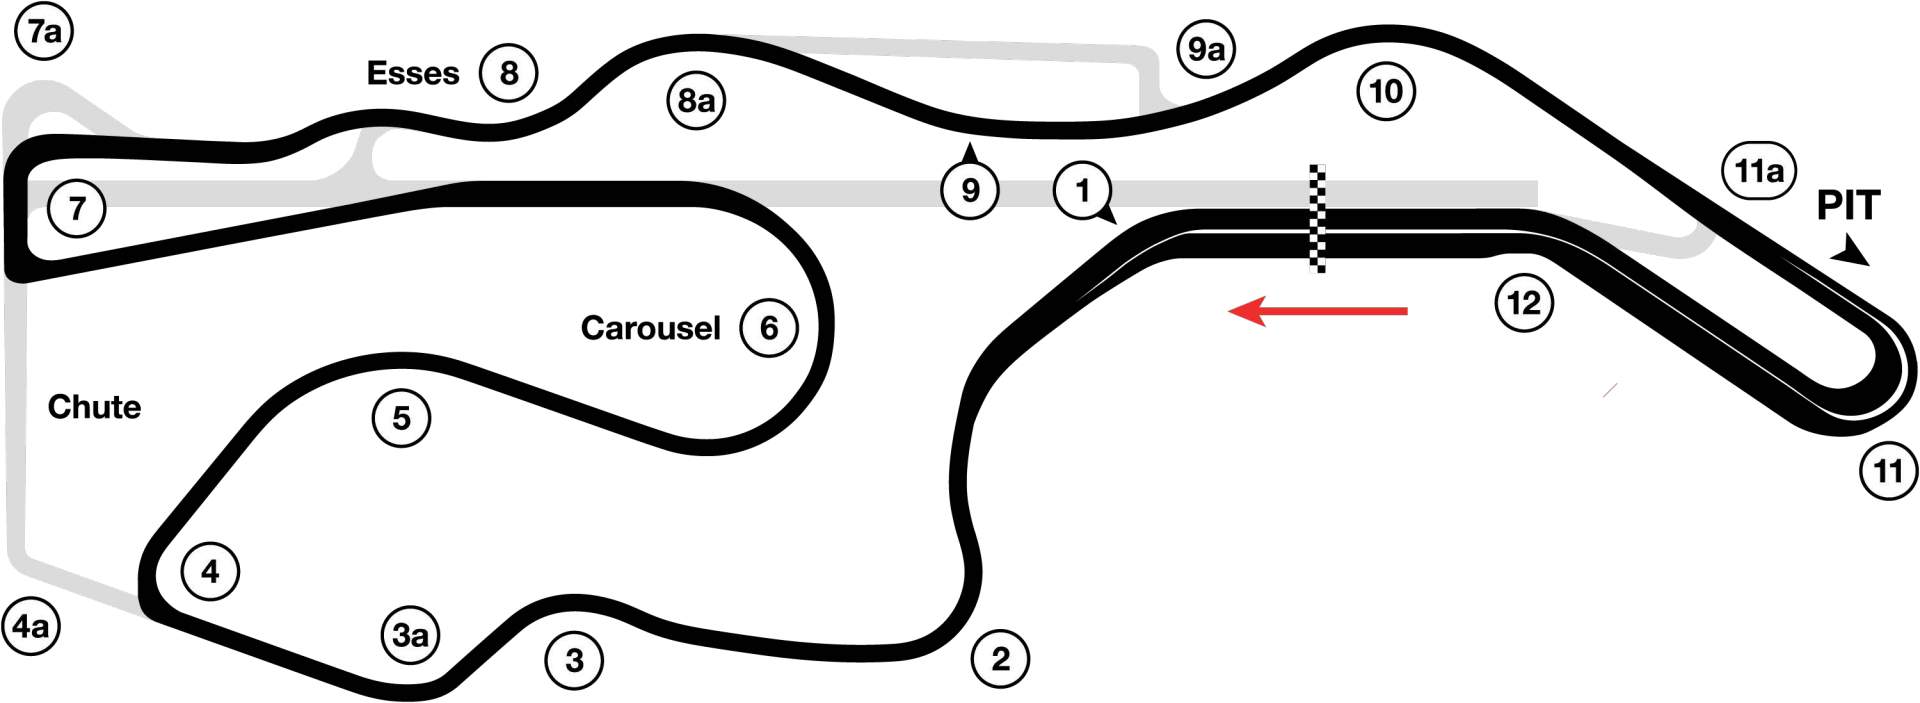

**PRELIM. SCHED: 2026 Racing America @ Sonoma**

Sonoma Raceway  
April 23 - 26, 2026

*Last Updated: 3/30/2026 11:26pm*

Scan QR code or visit <https://svra.com> for latest version

12:15pm - 12:20pm	Cars Transition to Pit Lane for Fan Walk	1:35pm - 2:00pm	Groups 10	Sprint Race 3
12:20pm - 1:00pm	Fan Walk SVRA Groups 8, 12b & Pre Race Ceremonies - <i>Pit Lane</i>	1:40pm - 1:55pm	Grid For CUBE 3 Architecture Series	Race 2
12:45pm	Clear Pit Lane of spectators	1:59pm	5-Min Board to Start Command	
12:48pm	Color Guard - <i>TBA</i>	2:03pm	1-Min Board to Start Command	
12:50pm	Invocation	2:04pm	"Drivers Start Your Engines" Command	
12:52pm	National Anthem	2:05pm	Cars depart Pit Lane for 2 pace laps	
12:54pm	5-Minute Board	2:10pm - 3:25pm	CUBE 3 Architecture TA2 Race	(40 laps or 75 Min)
12:56pm	3-Minute Board	3:35pm - 4:00pm	Groups 1, 3, 4, 5b	Sprint Race 3
12:56pm	"Drivers Start Your Engine" Command	4:05pm - 4:30pm	2.5 Challenge	Sprint Race
12:59pm	1-Minute Board	4:35pm - 5:00pm	HSCA	Historic Stock Car Association - Sprint Race
1:00pm - 1:25pm	Groups 8, 12b			Sprint Race 3
1:00pm	Cars depart for Groups 8, 12b Sprint Race			